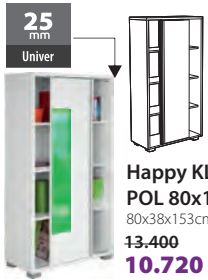

**Ogradica kreveta**  
160x30cm  
**2.950**

**Happy fioka KR**  
za dušek: 80x190cm  
199.5x91x18cm  
~~4.769~~ ~~5.961~~  
**4.769**

**Happy POL 100**  
100x22x18.5cm  
~~1.836~~ ~~2.295~~  
**1.836**

**Happy O POL**  
40x153  
41.6x38x153cm  
~~5.752~~  
**4.602**