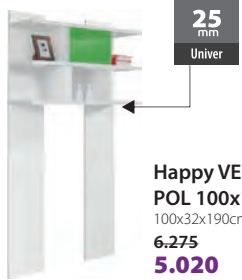

**DO ISTEKA
ZALIHA**

**20%
POPUSTA**

AL Aluminijum	Nivelacija	SLIDE Otvaranje	ABS 1 mm	ABS 0,4 mm	Nogari	PLASTIC Ručica	HANGER Gard.šipka
18 mm Univer	25 mm Univer	Kant traka	Kant traka				

HAPPY BELO

- ✓ Univer debljine 18mm i 25mm - stabilnost i dug vek trajanja!
- ✓ Usporivači za frontove - nečujno zatvaranje vrata!

KORPUS	STAKLO
belo	zeleno ljubičasto sivo

PRODAJA PO ELEMENTIMA