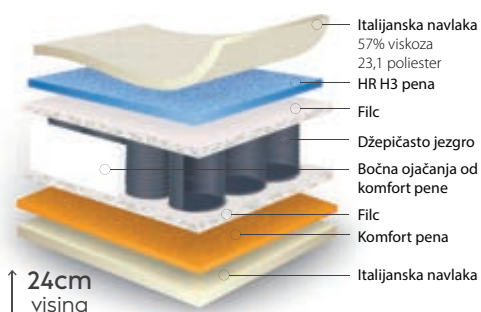

160x200cm
~~57.490~~
45.992

180x200cm
~~63.437~~
50.749

200x200cm
~~69.136~~
55.309

20%