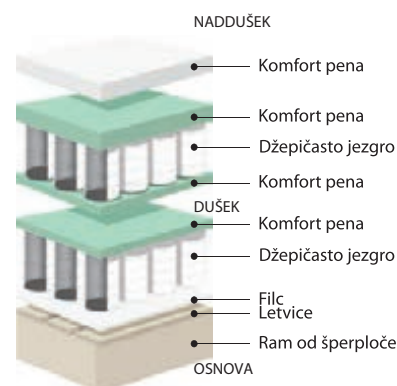

*Cene kreveta bez naddušeka