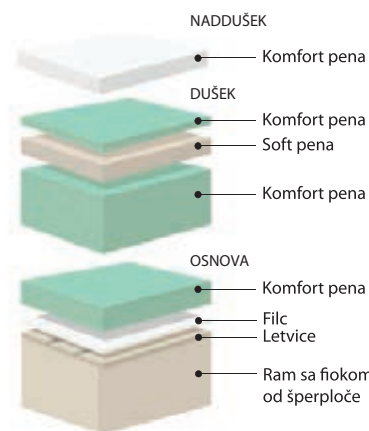

*Cene kreveta bez naddušeka