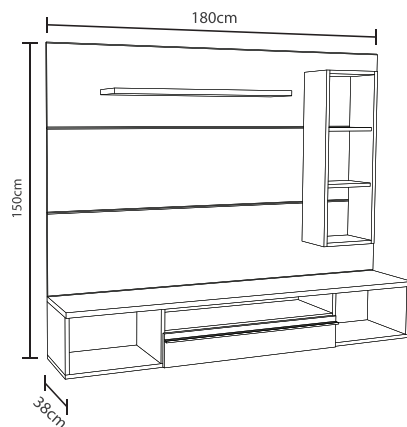

TV KONZOLA TENDENZA

180x38x150cm

SUPER CENA

~~25.900~~
23.310

RASVETA - OPCIONO
2.790

artisan
sivo sjaj