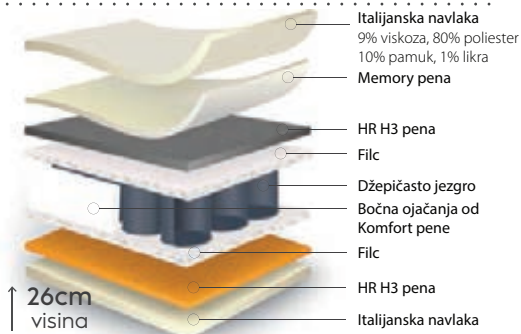

160x200cm
~~62.693~~
50.155

180x200cm
~~69.880~~
55.904

200x200cm
~~76.322~~
61.058

PREMIUM SAVENA

20%