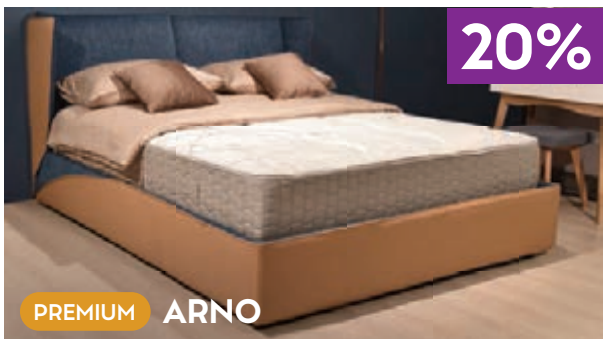

PREMIUM DUŠECI SA ITALIJANSKIM NAVLAKAMA

Rok isporuke: 30 dana | Dušeci su dostupni u naznačenim dimenzijama.

20%