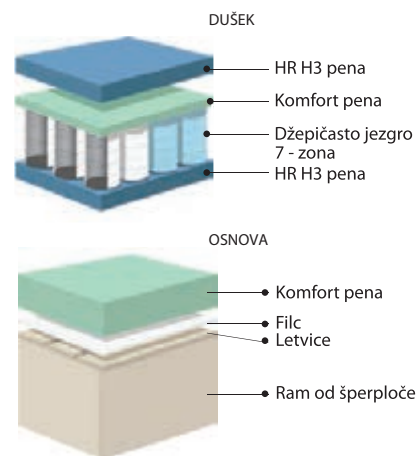

20%

90x200, 140x200, 160x200, 180x200cm
LUIS
90x200cm
~~55.462~~
44.370
160x200cm
~~95.108~~
76.087
SOLAR
90x200cm
~~58.062~~
46.449
160x200cm
~~99.008~~
79.207