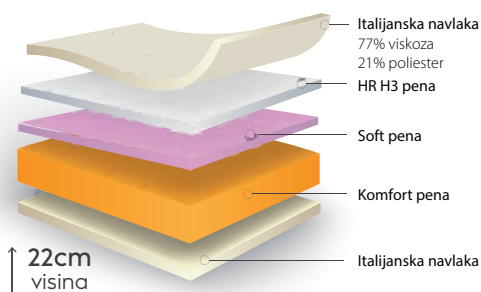

PREMIUM PIAVE

20%

160x200cm
~~66.163~~
52.930

180x200cm
~~73.349~~
58.679

200x200cm
~~80.039~~
64.032

PREMIUM ENNA

20%

160x200cm
~~57.490~~
45.992