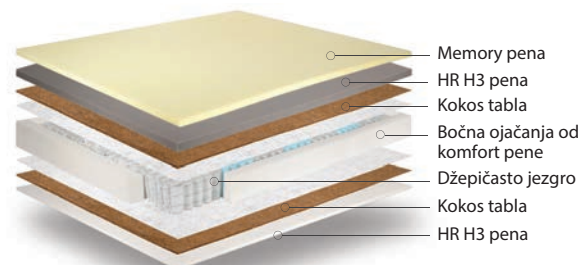

PREMIUM OLIMP

80x190, 80x200, 90x190, 90x200, 100x200, 120x200, 140x190, 140x200, 150x200, 160x190, 160x200, 180x190, 180x200cm

90x200cm **46.091**
160x200cm **77.561**

↑ 32cm visina čvrst dušek