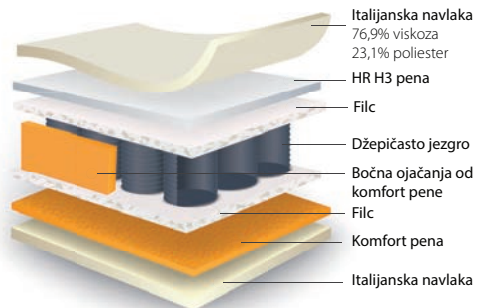

↑ 24cm visina

čvrst dušek

160x200cm
~~59.720~~
47.776

180x200cm
~~66.163~~
52.930

200x200cm
~~72.358~~
57.886

DO ISTEKA ZALIHA

20%

PREMIUM PIAVE