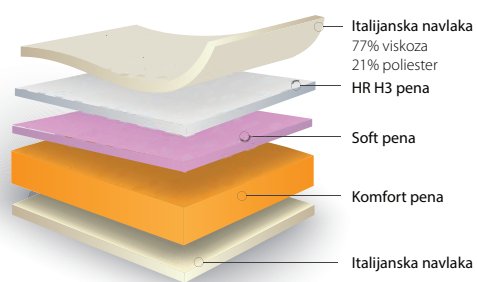

↑ 22cm visina

čvrst dušek

160x200cm
~~66.163~~
52.930

180x200cm
~~73.349~~
58.679

200x200cm
~~80.039~~
64.032

DO ISTEKA ZALIHA

20%

PREMIUM ENNA