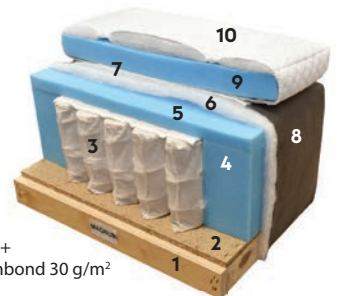

sivo bež

POPREČNI PRESEK

1. Noseći ram od bukve/šperploče
2. Iverica 10 mm
3. Džepičasto jezgro 14 cm
4. Bočna ojačanja od PU pene 25 kg/m³ - 8 cm
5. PU pena 25 kg/m³ - debljina 2 cm
6. Poliuretansko vlakno 100 g/m²
7. Dušek platno
8. Mebl štof
9. PU pena 25 kg/m³ - 4 cm
10. Skidajuća navlaka: dušek platno + polietersko vlakno 350 g/m² + spanbond 30 g/m²