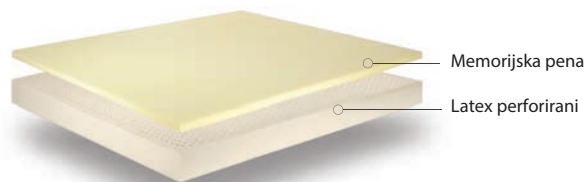

↑ 14cm visina srednje čvrst dušek

BESTSELLER