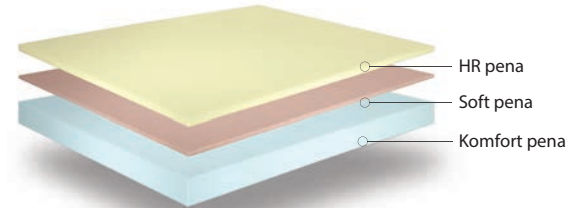

BESTSELLER

SPA NEW

80x190, 80x200, 90x190, 90x200, 100x200, 120x200, 140x190, 140x200, 150x200, 160x190, 160x200, 180x190, 180x200cm

90x200cm ~~23.081~~ **18.465** 160x200cm ~~39.237~~ **31.390**

↑ 24cm visina srednje čvrst dušek