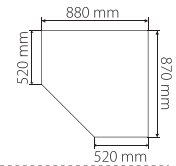

FU •
88/52 x 87/52 x 222 cm
ID 3046**