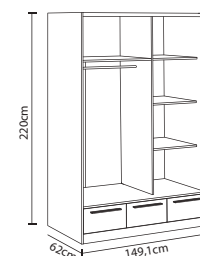

GARDEROBER LARA/LARA WARDROBE

Unutrašnjost garderobera je veoma praktično isplanirana i podeljena na 3 fioke, 4 police i prostorom za odlaganje ofingera. Izrađuje se u 2 različite dimenzije čime pruža mogućnost uklapanja u svačiji dom. Dolazi u 3 dekora. Zbog kombinacije boja u kojima se radi može se upariti i sa drugim elementima i artiklima iz naše široke ponude.

The interior of the Lara is optimised to offer the highest level of practicality, and is divided into three drawers, four shelves and a large space for coat hangers. It is available in two different dimensions allowing it to be fitted in any room. It comes with three decor options, and can be combined with other products from our collections.