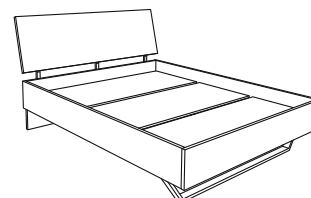

09	63	09	63
Belo/White	Artisan	Belo/Crno White/Black	Artisan/Crno Artisan/Black

16 mm	18 mm	25 mm	Steel	M	Hanger
Univer Chipboard	Univer Chipboard	Univer Chipboard	Noga Stands	Ručica Handle	Gard. šipka Hanger