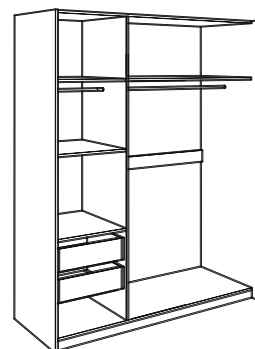

GARDEROBER DENVER / WARDROBE DENVER