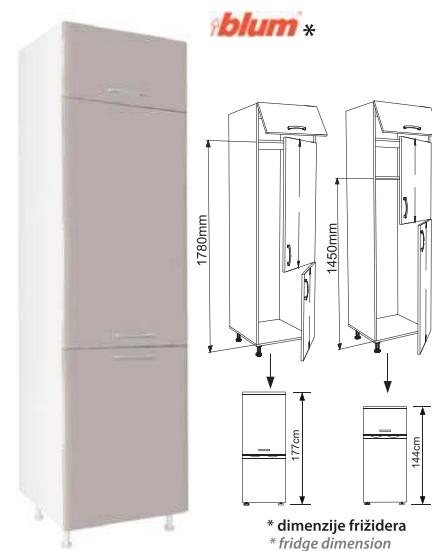

* dimenzije frižidera
* fridge dimension

* Svi elementi sa jednim krilom imaju mogućnost univerzalnog otvaranja. *All elements with one front have the possibility of the universal opening.

*Dimenzije su prikazane po principu širina x dubina x visina. *Dimensions are represented with the principle: width x depth x height.