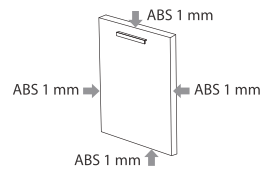

rd rujzdesign
handles

MADE IN AUSTRIA
Titus+

Svi donji elementi IN kuhinje imaju visinski podesive PVC nogare.

All lower elements of IN kitchen have PVC stands.

FRONTOVI KANTOVANI SA 4 STRANE
18 mm univer, sa ABS-om 1 mm.

Four side edge banding of front doors
18 mm chipboard, with ABS 1 mm.

Diht lajsne PVC - crni mermer, zlatni hrast, venato bela, arkosa pesak, aida orah, san remo, svetli hrast, white chromix, tamni beton

Skirt Mouldings - black marble, gold oak, venato white, sand arcossa, aida walnut, san remo, light oak, white chromix, dark cement

2 m

4 m

ID KDLF206
CRNI MERMER/BLACK MARBLE

ID KDLK003
ZLATNI HRAST/GOLD OAK

ID KDLK023
VENATO BELA/VENATO WHITE

ID KDL276
ARKOSA PESAK/SAND ARCOSSA

ID KDL3704
AIDA ORAH/AIDA WALNUT

ID KDL624
SAN REMO

ID KDLK091
SVETLI HRAST/LIGHT OAK

ID KDL187
TAMNI BETON/DARK CEMENT

ID KDL637
WHITE CHROMIX

Završna lajsna - sivi hrast, snežni hrast, pesak mat, sivo, artisan

Finishing battens - gray oak, snow oak, sand matte, grey, artisan

2,8 m

ID KZL44
SIVI HRAST/GREY OAK

ID KZL46
SNEŽNI HRAST/SNOW OAK

ID KZL58
PESAK MAT/SAND MATTE

ID KZL64
SIVO/GREY

ID KZL63
ARTISAN

Podna lajsna PVC - crna, bela, siva

Plinth - black, white, grey

2 m

4 m

ID 071921 - 2m + 2 ugaonika/corners
ID 070909 - 4m + 4 ugaonika/corners
crna/black

ID 070909 - 2m + 2 ugaonika/corners
ID 071009 - 4m + 4 ugaonika/corners
bela/white

ID 070922 - 2m + 2 ugaonika/corners
ID 071022 - 4m + 4 ugaonika/corners
siva metalik/grey metallic

Korpus /Corps 18mm

Lice /Front MDF 18mm

44 sivi hrast grey oak

46 snežni hrast snow oak

58 pesak mat sand matte

64 sivo grey

63 artisan

Radna ploča 28 mm / Worktop

276 arkosa pesak sand arcossa

637 white chromix

187 tamni beton dark cement

Radna ploča 38 mm / Worktop