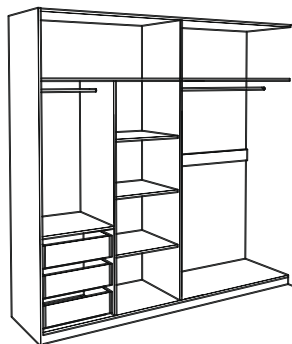

GARDEROBER DENVER / WARDROBE DENVER