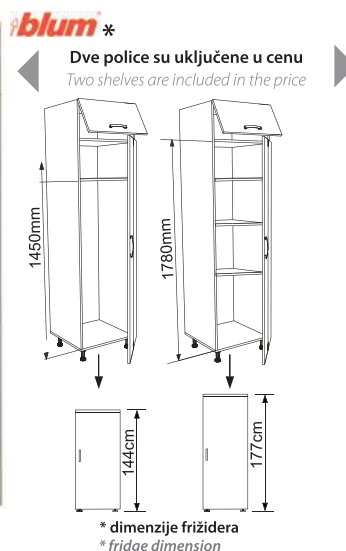

IN MDF VH80/36 B  
80x31x36cm  
ID KVH8036B\*\* **blum**\*

IN MDF VH60/36 B  
60x31x36cm  
ID KVH6036B\*\* **blum**\*

IN MDF D60 RV  
60x57x222cm  
ID KD60RV\*\*

IN MDF FRIZ 60B/Fridge cabinet  
60 x 57 x 222 cm  
ID KFRIZB\*\*