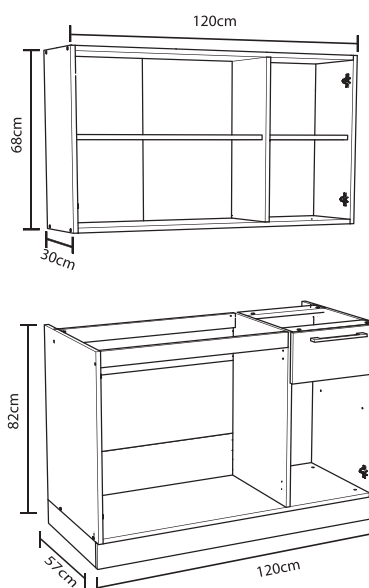

Kuhinja Comfort 120/Comfort 120 kitchen