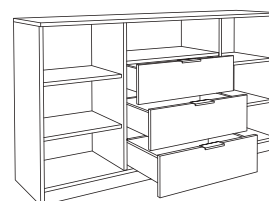

Visoki sjaj/High gloss
FUNDERMAX
AUSTRIA

18 mm
Univer
Chipboard

HIGH GLOSS
Obrada
Finishing

Al
Aluminium
Ručica
Handle

NOĆNI ORMARIĆI/NIGHTSTANDS

elegance line by Matis