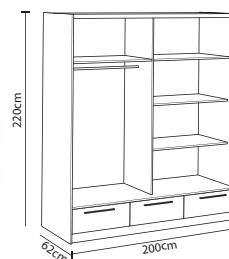

Lara 150
149 x 62 x 220 cm